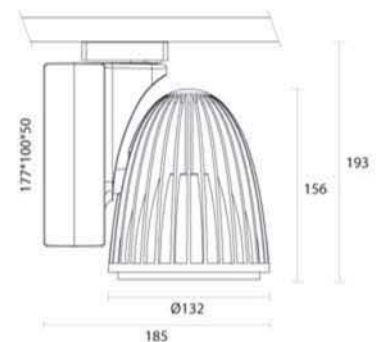

Optional Reflectors (On Request)	Description
	Reflector 18 ° for 3-Phase Track light
	Reflector 28 ° for 3-Phase Track light
	Reflector 60 ° for 3-Phase Track light

Accessories	Inclusive			Exclusive (On Request)	
	NO.	Description	Quantity	Article No.	Description
	1.	Fortimo SLM3000/SLM4500 G4 LED chip	1	see page 145	3-Phase tracks and accessories
2.	Xitanium Philips driver Non-dimmable	1	/	Dimmable driver available on request	
	Osram OTe driver Non-dimmable