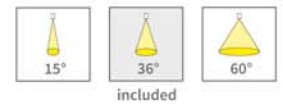

Also available

zB Philips 3500K 1208PW 900mA CRI >90 4211lm

Model	CHIP zB Philips 1208 oder 1211		
LED Power			
CRI	>80Ra		>90Ra
CCT	3000K	4000K	3000K
LED Lumen	3718lm	3868lm	3078lm
LED Efficacy	up to 129lm/W		
LOR	>85%		
Driver	Non-Dimmable Driver (included)		