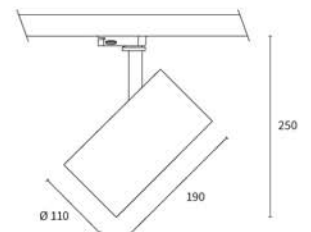

ON REQUEST

3-Phase Tracks and accessories

Reflector 15°

Reflector 24°

Reflector 60°

Front Ring Black

Honeycomb Louvre

Snoot grey / black