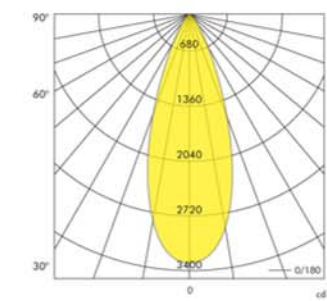

Anbauleuchte  
**DOWNLIGHT 74 Pendel**

Anbauleuchte  
**DOWNLIGHT 74 Pendel**

LED

20W Power  
Up to 1400lm Lumen  
2700K 3000K 4000K CCT

Product Information	<b>Power</b>	20W		
	<b>CRI</b>	>95Ra		>90Ra
	<b>CCT</b>	2700K	3000K	4000K
	<b>Lumen</b>	1300lm	1350lm	1400lm
	<b>LOR</b>	>85%		
	<b>Driver</b>	500mA Dimmable Driver (included)		
	<b>Reflector</b>	15°	25°	40° included

Pendant mounting set, cable length 1,5m (Included)

On Request

Description
Reflector 15°
Reflector 25°

Description
Gold ring
Grey ring
White ring
Black ring

Lumen	Housing Color	Ring Color	CCT	CRI	Cooling	Power	Reflector
1300lm	Grey	Grey	2700K	>95Ra	Passive	20W	40°
1350lm	Grey	Grey	3000K	>95Ra	Passive	20W	40°
1400lm	Grey	Grey	4000K	>90Ra	Passive	20W	40°
1300lm	White	White	2700K	>95Ra	Passive	20W	40°
1350lm	White	White	3000K	>95Ra	Passive	20W	40°
1400lm	White	White	4000K	>90Ra	Passive	20W	40°
1300lm	Black	Black	2700K	>95Ra	Passive	20W	40°
1350lm	Black	Black	3000K	>95Ra	Passive	20W	40°
1400lm	Black	Black	4000K	>90Ra	Passive	20W	40°