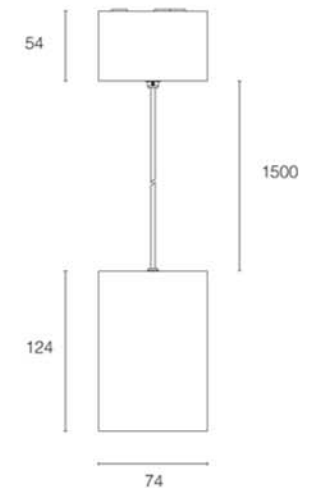

Anbauleuchte  
**DOWNLIGHT 74 Pendel**

Anbauleuchte  
**DOWNLIGHT 74 Pendel**

LED

20W Power  
Up to 1400lm Lumen  
2700K 3000K 4000K CCT

Product Information	<b>Power</b>	20W		
	<b>CRI</b>	>95Ra		>90Ra
	<b>CCT</b>	2700K	3000K	4000K
	<b>Lumen</b>	1300lm	1350lm	1400lm
	<b>LOR</b>	>85%		
	<b>Driver</b>	500mA Dimmable Driver (included)		
	<b>Reflector</b>	15°	25°	40° included

Pendant mounting set, cable length 1,5m (Included)

On Request

Description
Reflector 15°
Reflector 25°

Description
Gold ring
Grey ring
White ring
Black ring

Lumen	Housing Color	Ring Color	CCT	CRI	Cooling	Power	Reflector
1300lm	Grey	Grey	2700K	>95Ra	Passive	20W	40°
1350lm	Grey	Grey	3000K	>95Ra	Passive	20W	40°
1400lm	Grey	Grey	4000K	>90Ra	Passive	20W	40°
1300lm	White	White	2700K	>95Ra	Passive	20W	40°
1350lm	White	White	3000K	>95Ra	Passive	20W	40°
1400lm	White	White	4000K	>90Ra	Passive	20W	40°
1300lm	Black	Black	2700K	>95Ra	Passive	20W	40°
1350lm	Black	Black	3000K	>95Ra	Passive	20W	40°
1400lm	Black	Black	4000K	>90Ra	Passive	20W	40°