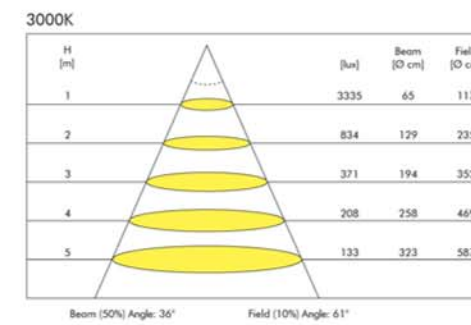

Anbauleuchte  
**DOWNLIGHT 74 Pendel**

Anbauleuchte  
**DOWNLIGHT 74 Pendel**

LED

20W Power  
Up to 1400lm Lumen  
2700K 3000K 4000K CCT

Product Information	<b>Power</b>	20W		
	<b>CRI</b>	>95Ra		>90Ra
	<b>CCT</b>	2700K	3000K	4000K
	<b>Lumen</b>	1300lm	1350lm	1400lm
	<b>LOR</b>	>85%		
	<b>Driver</b>	500mA Dimmable Driver (included)		
	<b>Reflector</b>	15°	25°	40° included

Pendant mounting set, cable length 1,5m (Included)

On Request

Description
Reflector 15°
Reflector 25°

Description
Gold ring
Grey ring
White ring
Black ring

Lumen	Housing Color	Ring Color	CCT	CRI	Cooling	Power	Reflector
1300lm	Grey	Grey	2700K	>95Ra	Passive	20W	40°
1350lm	Grey	Grey	3000K	>95Ra	Passive	20W	40°
1400lm	Grey	Grey	4000K	>90Ra	Passive	20W	40°
1300lm	White	White	2700K	>95Ra	Passive	20W	40°
1350lm	White	White	3000K	>95Ra	Passive	20W	40°
1400lm	White	White	4000K	>90Ra	Passive	20W	40°
1300lm	Black	Black	2700K	>95Ra	Passive	20W	40°
1350lm	Black	Black	3000K	>95Ra	Passive	20W	40°
1400lm	Black	Black	4000K	>90Ra	Passive	20W	40°