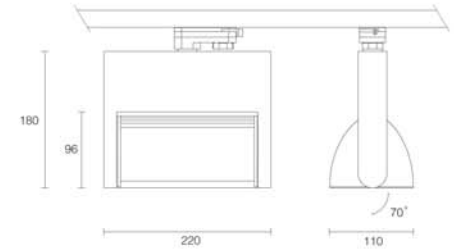

3000K 4000K
CCT

Track 3000K

Product Information	LED Power	26W	
	CRI	>80Ra	
	CCT	3000K	4000K
	LED Lumen	3350lm	3600lm
	LED Efficacy	129lm/W	138lm/W
	LOR	Up to 85%	
	Driver	Non-Dimmable Driver (included)	
Reflector	 72° x 98° included		