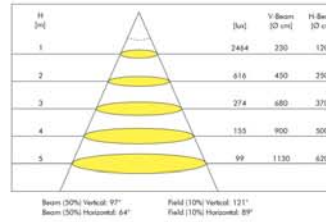

3000K 4000K
CCT

Track 3000K

Product Information	LED Power	26W	
	CRI	>80Ra	
	CCT	3000K	4000K
	LED Lumen	3350lm	3600lm
	LED Efficacy	129lm/W	138lm/W
	LOR	Up to 85%	
	Driver	Non-Dimmable Driver (included)	
Reflector	 72° x 98° included		