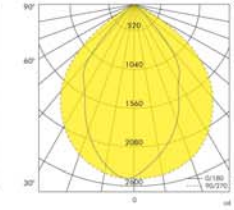

3000K 4000K
CCT

Track 3000K

Product Information	LED Power	26W	
	CRI	>80Ra	
	CCT	3000K	4000K
	LED Lumen	3350lm	3600lm
	LED Efficacy	129lm/W	138lm/W
	LOR	Up to 85%	
	Driver	Non-Dimmable Driver (included)	
Reflector	 72° x 98° included		