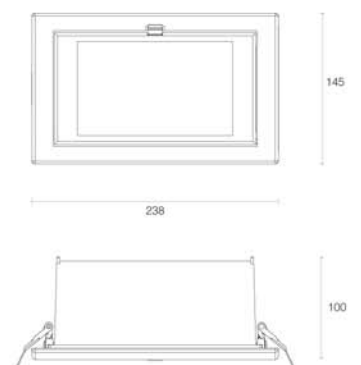

Color	LED Lumen	CCT	CRI	Cooling	LED Power	Reflector	Cutout Size
White	3432lm	3000K	>80Ra	Passive	24W	78° x 100°	218*125 mm
White	3571lm	4000K	>80Ra	Passive	24W	78° x 100°	218*125 mm
Grey	3432lm	3000K	>80Ra	Passive	24W	78° x 100°	218*125 mm
Grey	3571lm	4000K	>80Ra	Passive	24W	78° x 100°	218*125 mm