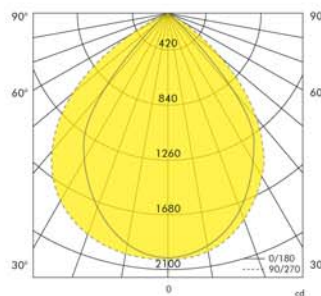

Color	LED Lumen	CCT	CRI	Cooling	LED Power	Reflector	Cutout Size
White	3432lm	3000K	>80Ra	Passive	24W	78° x 100°	218*125 mm
White	3571lm	4000K	>80Ra	Passive	24W	78° x 100°	218*125 mm
Grey	3432lm	3000K	>80Ra	Passive	24W	78° x 100°	218*125 mm
Grey	3571lm	4000K	>80Ra	Passive	24W	78° x 100°	218*125 mm