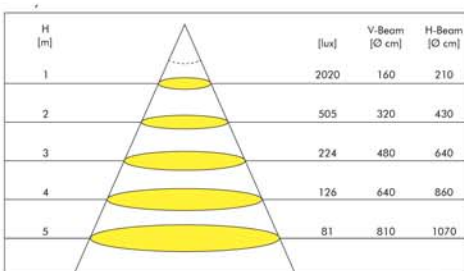

Color	LED Lumen	CCT	CRI	Cooling	LED Power	Reflector	Cutout Size
White	3432lm	3000K	>80Ra	Passive	24W	78° x 100°	218*125 mm
White	3571lm	4000K	>80Ra	Passive	24W	78° x 100°	218*125 mm
Grey	3432lm	3000K	>80Ra	Passive	24W	78° x 100°	218*125 mm
Grey	3571lm	4000K	>80Ra	Passive	24W	78° x 100°	218*125 mm