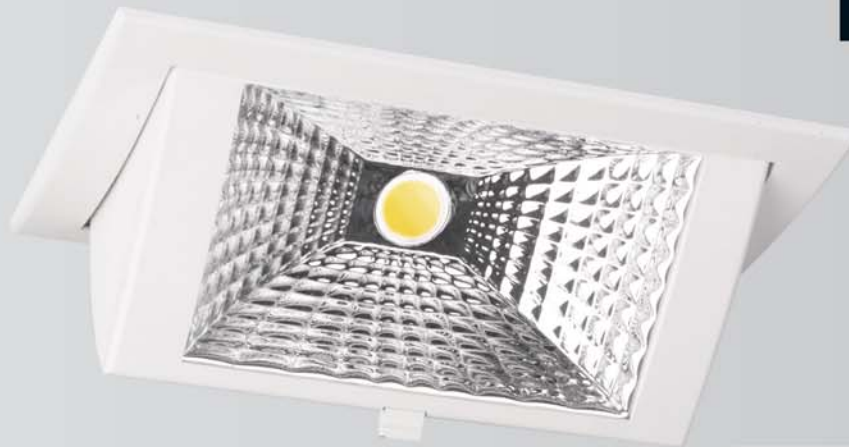

Wallwasher CLASSIC LED

Tiltable

HIGH CRI
>90Ra

FASHION
modules

FOOD
modules

AVAILABLE ON REQUEST

Cutout Size
218*125mm