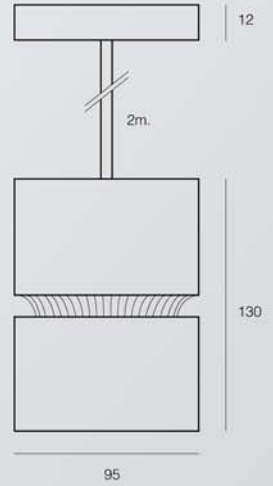

Pendelleuchte

Eleganza 96 LED

object & store.
RETAIL LIGHTING SOLUTIONS

20W
Power

1370lm
Lumen

3000K
CCT(K)

Product Information	Lumen Output	1370 lm
	CCT	3000K
	CRI	80Ra
	LOR	85%
	Reflector	32 ° (included)
	Power	Max. 20W
	LED Type	Epistar Chip
	Driver Input Voltage	230V AC
	Driver	DC 550mA (included)

Pendant mounting set, cable length 2m
(Included)

Accessories	Inclusive		
	NO.	Description	Quantity
	1.	DC 550mA LED driver	1
	2.	Pendant mounting set, cable length 2m	1