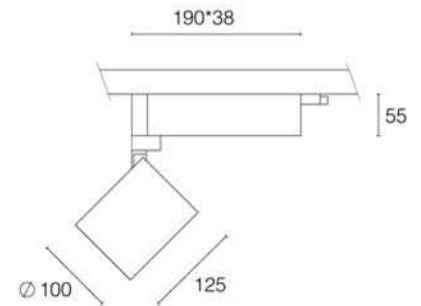

26W
Power

Up to 3600lm
Lumen

3000K 4000K
CCT

Product Information

LED Power	26W	
CRI	>80Ra	
CCT	3000K	4000K
LED Lumen	3350lm	3600lm
LED Efficacy	129lm/W	138lm/W
LOR	>85%	
Driver	Non-Dimmable Driver (included)	
Reflector	 15°  24°  36° included  60°	

On Request

Description
Reflector 15°
Reflector 24°
Reflector 60°

Description
3-Phase tracks and accessories