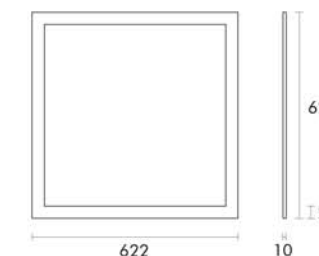

UGR	UGR >19				UGR <19					
	Size		Size		Size		Size			
	595*595mm		622*622mm		1195*295mm		595*595mm		622*622mm	
	44W @ max. 1150mA				37,5W @ max. 950mA					
	CRI >80Ra									
	3000K	4000K	3000K	4000K	3000K	4000K	3000K	4000K	3000K	4000K
	5620lm	5720lm	5700lm	5830lm	5800lm	5900lm	4800lm	4880lm	4610lm	4680lm
	139lm/W	141lm/W	142lm/W	145lm/W	143lm/W	146lm/W	141lm/W	144lm/W	135lm/W	137lm/W
	LOR >80%									
	Driver Not included, available options in driver list									
	Cover PMMA Opal Diffuser									

Product Information

Panel List

Product Name	Color	LED Lumen	CCT	CRI	Cooling	System Power	Cover	Size
LED panel 595	White	max 5620lm	3000K	>80Ra	Passive	max 44W	Matt Opal	595*595mm
LED panel 595	White	max 5720lm	4000K	>80Ra	Passive	max 44W	Matt Opal	595*595mm
LED panel 622	White	max 5700lm	3000K	>80Ra	Passive	max 44W	Matt Opal	622*622mm
LED panel 622	White	max 5830lm	4000K	>80Ra	Passive	max 44W	Matt Opal	622*622mm
LED panel 1195	White	max 5800lm	3000K	>80Ra	Passive	max 44W	Matt Opal	1195*295mm
LED panel 1195	White	max 5900lm	4000K	>80Ra	Passive	max 44W	Matt Opal	1195*295mm
LED panel 595 UGR<19	White	max 4800lm	3000K	>80Ra	Passive	max 37.5W	Matt Opal	595*595mm
LED panel 595 UGR<19	White	max 4880lm	4000K	>80Ra	Passive	max 37.5W	Matt Opal	595*595mm
LED panel 622 UGR<19	White	max 4610lm	3000K	>80Ra	Passive	max 37.5W	Matt Opal	622*622mm
LED panel 622 UGR<19	White	max 4680lm	4000K	>80Ra	Passive	max 37.5W	Matt Opal	622*622mm