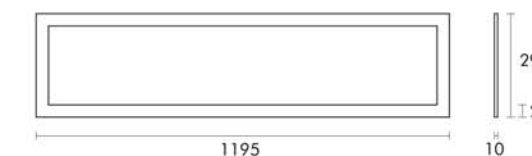

UGR	UGR >19				UGR <19					
	Size		Size		Size		Size			
	595*595mm		622*622mm		1195*295mm		595*595mm		622*622mm	
	44W @ max. 1150mA				37,5W @ max. 950mA					
	CRI >80Ra									
	3000K	4000K	3000K	4000K	3000K	4000K	3000K	4000K	3000K	4000K
	5620lm	5720lm	5700lm	5830lm	5800lm	5900lm	4800lm	4880lm	4610lm	4680lm
	139lm/W	141lm/W	142lm/W	145lm/W	143lm/W	146lm/W	141lm/W	144lm/W	135lm/W	137lm/W
	LOR >80%									
	Driver Not included, available options in driver list									
	Cover PMMA Opal Diffuser									

Product Information

Panel List

Product Name	Color	LED Lumen	CCT	CRI	Cooling	System Power	Cover	Size
LED panel 595	White	max 5620lm	3000K	>80Ra	Passive	max 44W	Matt Opal	595*595mm
LED panel 595	White	max 5720lm	4000K	>80Ra	Passive	max 44W	Matt Opal	595*595mm
LED panel 622	White	max 5700lm	3000K	>80Ra	Passive	max 44W	Matt Opal	622*622mm
LED panel 622	White	max 5830lm	4000K	>80Ra	Passive	max 44W	Matt Opal	622*622mm
LED panel 1195	White	max 5800lm	3000K	>80Ra	Passive	max 44W	Matt Opal	1195*295mm
LED panel 1195	White	max 5900lm	4000K	>80Ra	Passive	max 44W	Matt Opal	1195*295mm
LED panel 595 UGR<19	White	max 4800lm	3000K	>80Ra	Passive	max 37.5W	Matt Opal	595*595mm
LED panel 595 UGR<19	White	max 4880lm	4000K	>80Ra	Passive	max 37.5W	Matt Opal	595*595mm
LED panel 622 UGR<19	White	max 4610lm	3000K	>80Ra	Passive	max 37.5W	Matt Opal	622*622mm
LED panel 622 UGR<19	White	max 4680lm	4000K	>80Ra	Passive	max 37.5W	Matt Opal	622*622mm