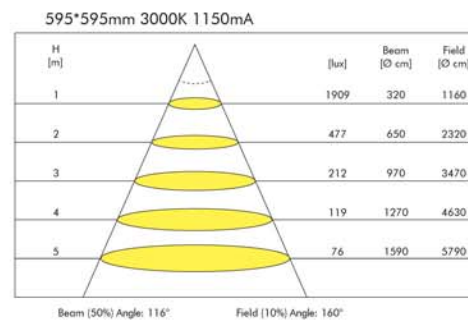

UGR	UGR >19				UGR <19					
	Size		Size		Size		Size			
	595*595mm		622*622mm		1195*295mm		595*595mm		622*622mm	
	44W @ max. 1150mA				37,5W @ max. 950mA					
	CRI >80Ra									
	3000K	4000K	3000K	4000K	3000K	4000K	3000K	4000K	3000K	4000K
	5620lm	5720lm	5700lm	5830lm	5800lm	5900lm	4800lm	4880lm	4610lm	4680lm
	139lm/W	141lm/W	142lm/W	145lm/W	143lm/W	146lm/W	141lm/W	144lm/W	135lm/W	137lm/W
	LOR >80%									
	Driver Not included, available options in driver list									
	Cover PMMA Opal Diffuser									

Product Information

Panel List

Product Name	Color	LED Lumen	CCT	CRI	Cooling	System Power	Cover	Size
LED panel 595	White	max 5620lm	3000K	>80Ra	Passive	max 44W	Matt Opal	595*595mm
LED panel 595	White	max 5720lm	4000K	>80Ra	Passive	max 44W	Matt Opal	595*595mm
LED panel 622	White	max 5700lm	3000K	>80Ra	Passive	max 44W	Matt Opal	622*622mm
LED panel 622	White	max 5830lm	4000K	>80Ra	Passive	max 44W	Matt Opal	622*622mm
LED panel 1195	White	max 5800lm	3000K	>80Ra	Passive	max 44W	Matt Opal	1195*295mm
LED panel 1195	White	max 5900lm	4000K	>80Ra	Passive	max 44W	Matt Opal	1195*295mm
LED panel 595 UGR<19	White	max 4800lm	3000K	>80Ra	Passive	max 37.5W	Matt Opal	595*595mm
LED panel 595 UGR<19	White	max 4880lm	4000K	>80Ra	Passive	max 37.5W	Matt Opal	595*595mm
LED panel 622 UGR<19	White	max 4610lm	3000K	>80Ra	Passive	max 37.5W	Matt Opal	622*622mm
LED panel 622 UGR<19	White	max 4680lm	4000K	>80Ra	Passive	max 37.5W	Matt Opal	622*622mm

On Request

Description	
Ceiling frame 595 (size 605*600*50mm)	Pendant set (4*1200mm cable)
Ceiling frame 622 (size 630*630*50mm)	
Ceiling frame 1195 (size 1205*300*50mm)	

Product Name	Output Current	Maximum Driver Power	Dimmable
LED driver with primary and secondary quick connector	850mA	36W	-
LED driver with primary and secondary quick connector	950mA	40W	-
LED driver with primary and secondary quick connector	1150mA	48W	-
LED driver OTE50 with primary and secondary quick connector	800mA	43W	-
LED driver OTE50 with primary and secondary quick connector	925mA	50W	-
LED driver OTE50 with primary and secondary quick connector	1150mA	41W	-
LED driver OTi50 with primary and secondary quick connector	800mA	43W	DALI
LED driver OTi50 with primary and secondary quick connector	950mA	51W	DALI
LED driver OTi50 with primary and secondary quick connector	1150mA	55W	DALI
LED driver with primary and secondary quick connector	920mA	40W	1-10V

Driver List