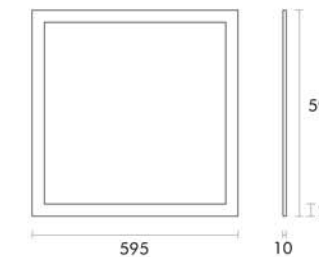

UGR	UGR >19				UGR <19					
	Size		Size		Size		Size			
	595*595mm		622*622mm		1195*295mm		595*595mm		622*622mm	
	44W @ max. 1150mA				37,5W @ max. 950mA					
	CRI >80Ra									
	3000K	4000K	3000K	4000K	3000K	4000K	3000K	4000K	3000K	4000K
	5620lm	5720lm	5700lm	5830lm	5800lm	5900lm	4800lm	4880lm	4610lm	4680lm
	139lm/W	141lm/W	142lm/W	145lm/W	143lm/W	146lm/W	141lm/W	144lm/W	135lm/W	137lm/W
	LOR >80%									
	Driver Not included, available options in driver list									
	Cover PMMA Opal Diffuser									

Product Information

Panel List

Product Name	Color	LED Lumen	CCT	CRI	Cooling	System Power	Cover	Size
LED panel 595	White	max 5620lm	3000K	>80Ra	Passive	max 44W	Matt Opal	595*595mm
LED panel 595	White	max 5720lm	4000K	>80Ra	Passive	max 44W	Matt Opal	595*595mm
LED panel 622	White	max 5700lm	3000K	>80Ra	Passive	max 44W	Matt Opal	622*622mm
LED panel 622	White	max 5830lm	4000K	>80Ra	Passive	max 44W	Matt Opal	622*622mm
LED panel 1195	White	max 5800lm	3000K	>80Ra	Passive	max 44W	Matt Opal	1195*295mm
LED panel 1195	White	max 5900lm	4000K	>80Ra	Passive	max 44W	Matt Opal	1195*295mm
LED panel 595 UGR<19	White	max 4800lm	3000K	>80Ra	Passive	max 37.5W	Matt Opal	595*595mm
LED panel 595 UGR<19	White	max 4880lm	4000K	>80Ra	Passive	max 37.5W	Matt Opal	595*595mm
LED panel 622 UGR<19	White	max 4610lm	3000K	>80Ra	Passive	max 37.5W	Matt Opal	622*622mm
LED panel 622 UGR<19	White	max 4680lm	4000K	>80Ra	Passive	max 37.5W	Matt Opal	622*622mm