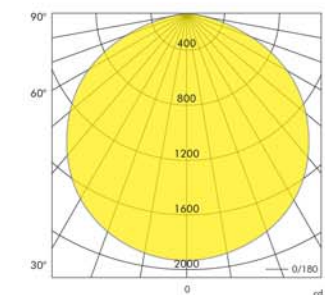

UGR	UGR >19				UGR <19					
	Size		Size		Size		Size			
	595*595mm		622*622mm		1195*295mm		595*595mm		622*622mm	
	44W @ max. 1150mA				37,5W @ max. 950mA					
	CRI >80Ra									
	3000K	4000K	3000K	4000K	3000K	4000K	3000K	4000K	3000K	4000K
	5620lm	5720lm	5700lm	5830lm	5800lm	5900lm	4800lm	4880lm	4610lm	4680lm
	139lm/W	141lm/W	142lm/W	145lm/W	143lm/W	146lm/W	141lm/W	144lm/W	135lm/W	137lm/W
	LOR >80%									
	Driver Not included, available options in driver list									
	Cover PMMA Opal Diffuser									

Product Information

Panel List

Product Name	Color	LED Lumen	CCT	CRI	Cooling	System Power	Cover	Size
LED panel 595	White	max 5620lm	3000K	>80Ra	Passive	max 44W	Matt Opal	595*595mm
LED panel 595	White	max 5720lm	4000K	>80Ra	Passive	max 44W	Matt Opal	595*595mm
LED panel 622	White	max 5700lm	3000K	>80Ra	Passive	max 44W	Matt Opal	622*622mm
LED panel 622	White	max 5830lm	4000K	>80Ra	Passive	max 44W	Matt Opal	622*622mm
LED panel 1195	White	max 5800lm	3000K	>80Ra	Passive	max 44W	Matt Opal	1195*295mm
LED panel 1195	White	max 5900lm	4000K	>80Ra	Passive	max 44W	Matt Opal	1195*295mm
LED panel 595 UGR<19	White	max 4800lm	3000K	>80Ra	Passive	max 37.5W	Matt Opal	595*595mm
LED panel 595 UGR<19	White	max 4880lm	4000K	>80Ra	Passive	max 37.5W	Matt Opal	595*595mm
LED panel 622 UGR<19	White	max 4610lm	3000K	>80Ra	Passive	max 37.5W	Matt Opal	622*622mm
LED panel 622 UGR<19	White	max 4680lm	4000K	>80Ra	Passive	max 37.5W	Matt Opal	622*622mm

On Request

Description	
Ceiling frame 595 (size 605*600*50mm)	Pendant set (4*1200mm cable)
Ceiling frame 622 (size 630*630*50mm)	
Ceiling frame 1195 (size 1205*300*50mm)	

Product Name	Output Current	Maximum Driver Power	Dimmable
LED driver with primary and secondary quick connector	850mA	36W	-
LED driver with primary and secondary quick connector	950mA	40W	-
LED driver with primary and secondary quick connector	1150mA	48W	-
LED driver OTE50 with primary and secondary quick connector	800mA	43W	-
LED driver OTE50 with primary and secondary quick connector	925mA	50W	-
LED driver OTE50 with primary and secondary quick connector	1150mA	41W	-
LED driver OTi50 with primary and secondary quick connector	800mA	43W	DALI
LED driver OTi50 with primary and secondary quick connector	950mA	51W	DALI
LED driver OTi50 with primary and secondary quick connector	1150mA	55W	DALI
LED driver with primary and secondary quick connector	920mA	40W	1-10V

Driver List